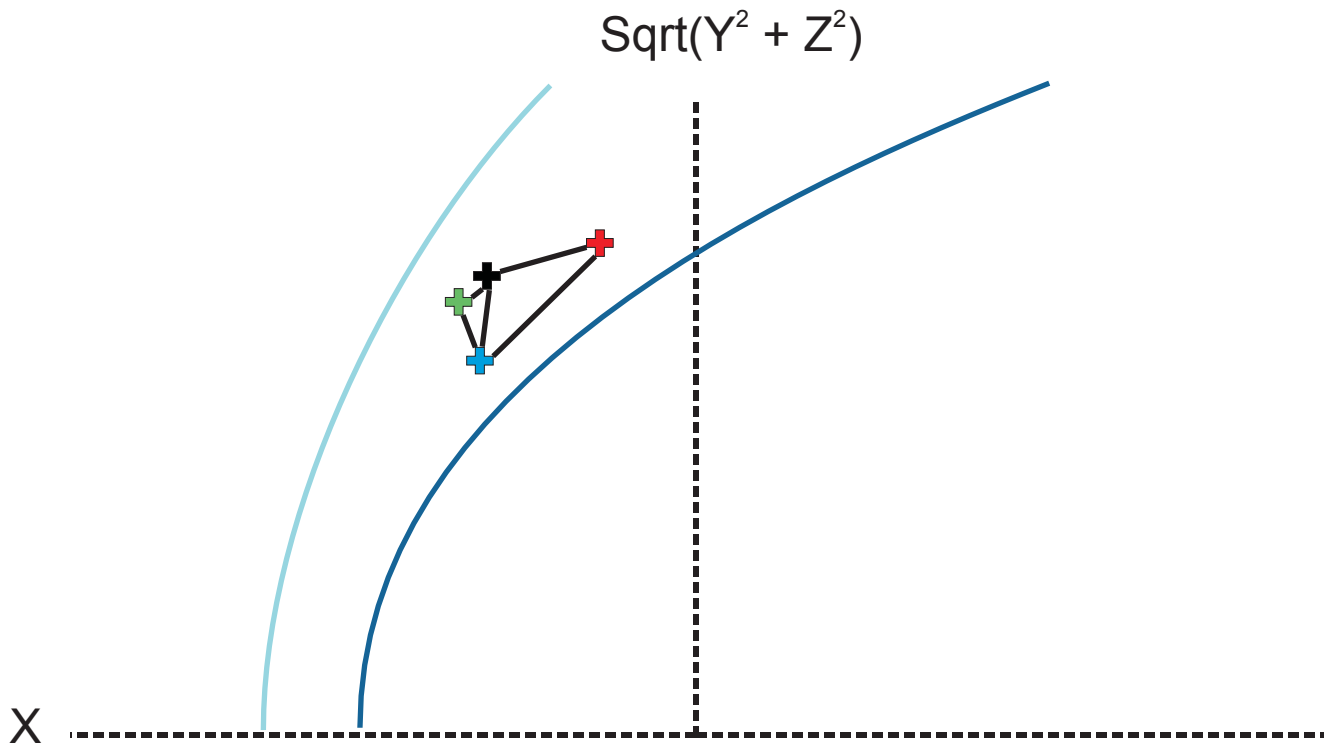

CLUSTER ORBIT LOCATION/CONFIGURATION
May 8, 2001 at 23:00 UT

- Cluster 1
- Cluster 2
- Cluster 3
- Cluster 4

Constellation Scale Factor: 35.0
Coordinate System: GSE

2000 km x 35.0