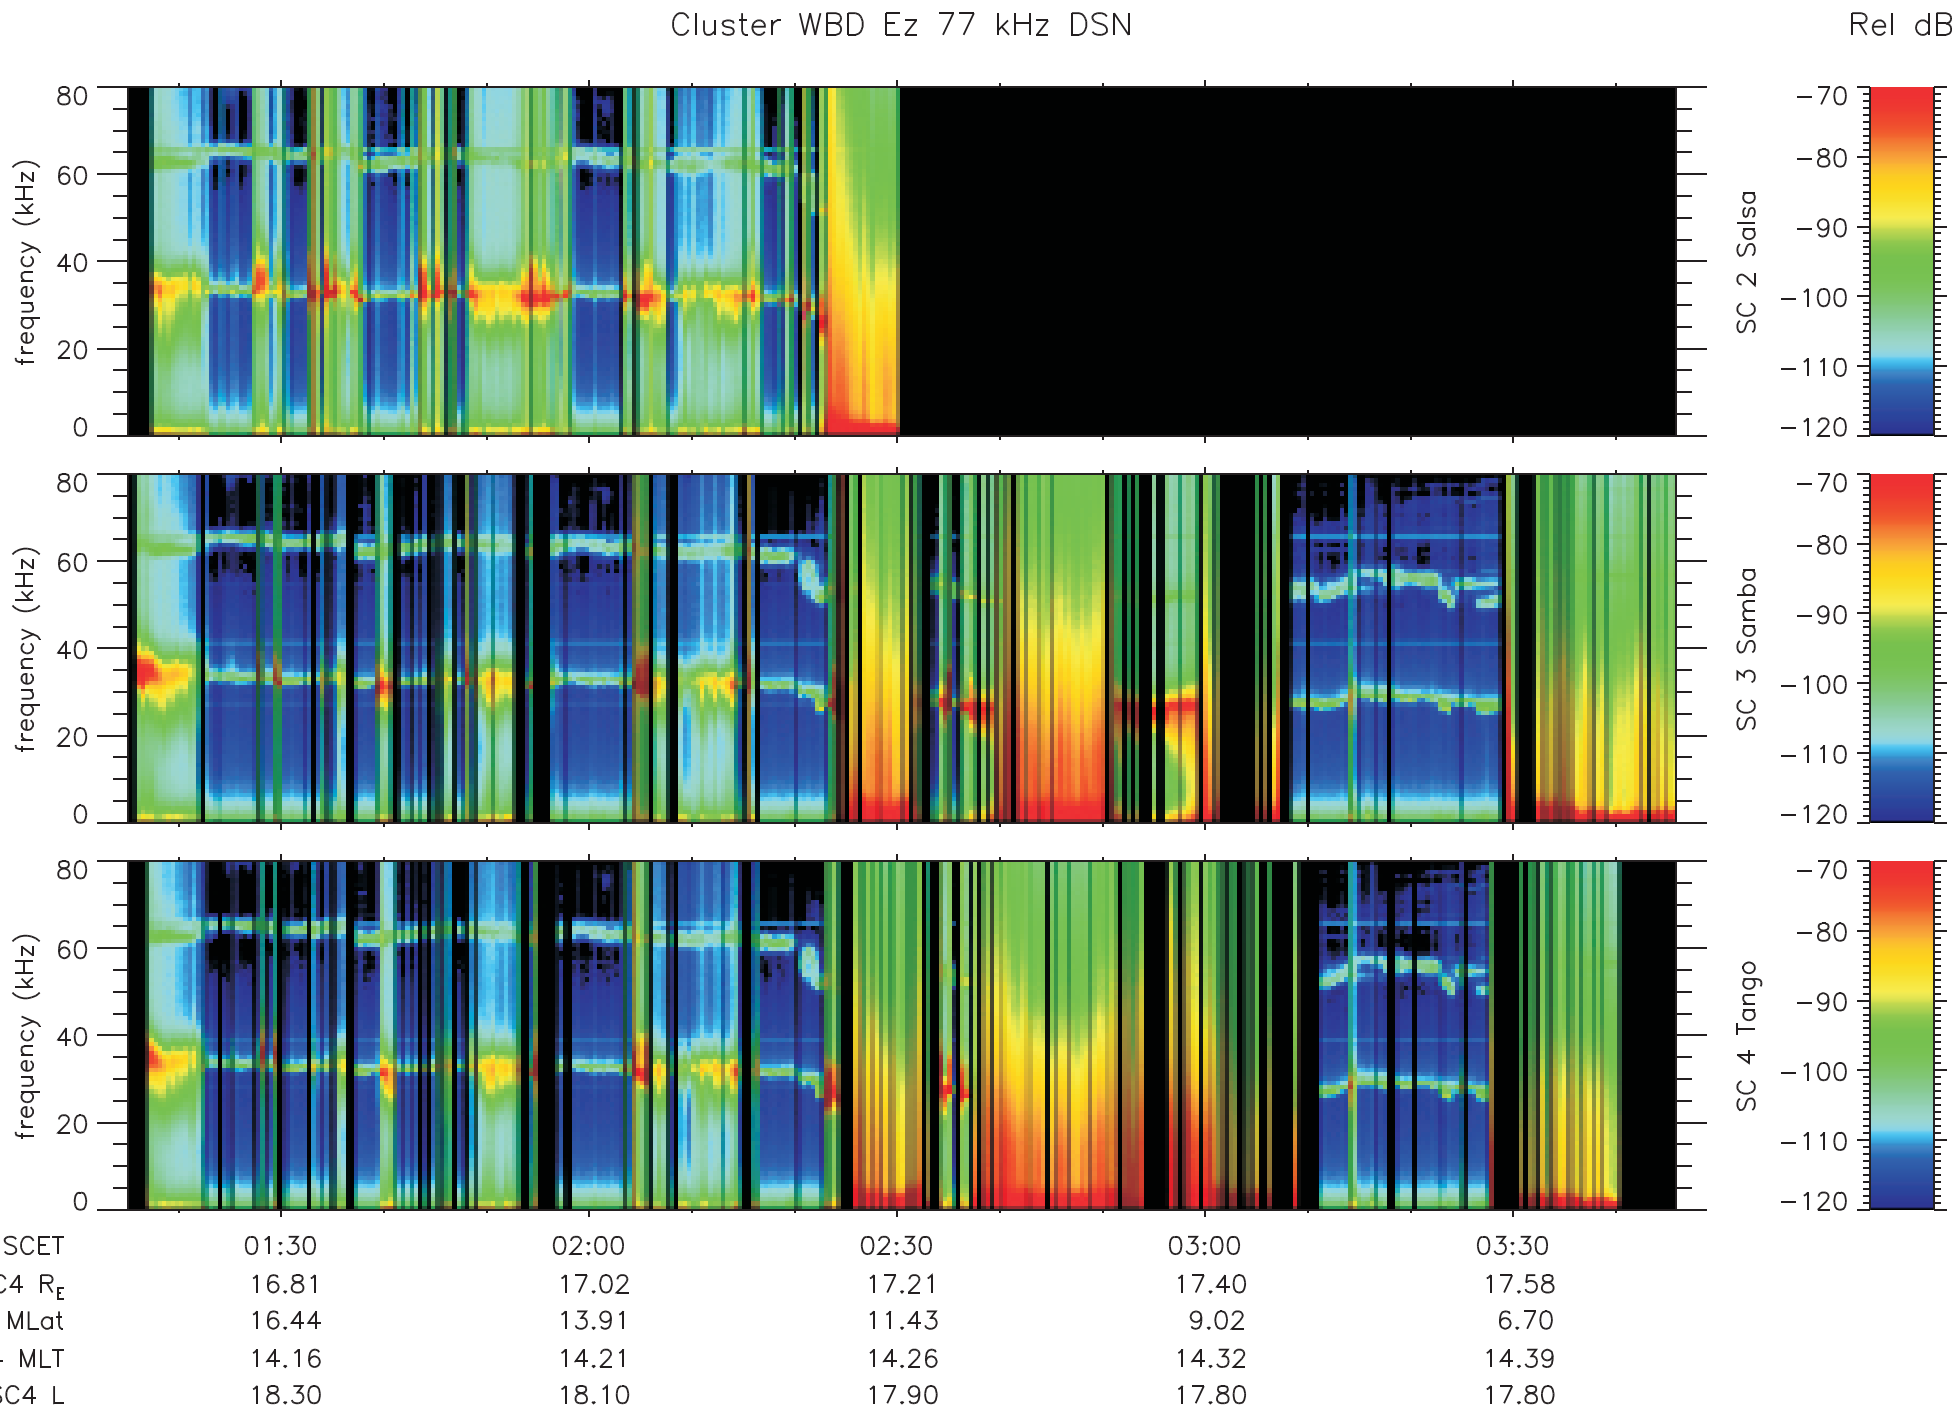

Cluster WBD Ez 77 kHz DSN

2002-01-21 (021) 01:15:06 SCET 2002-01-21 (021) 03:45:53