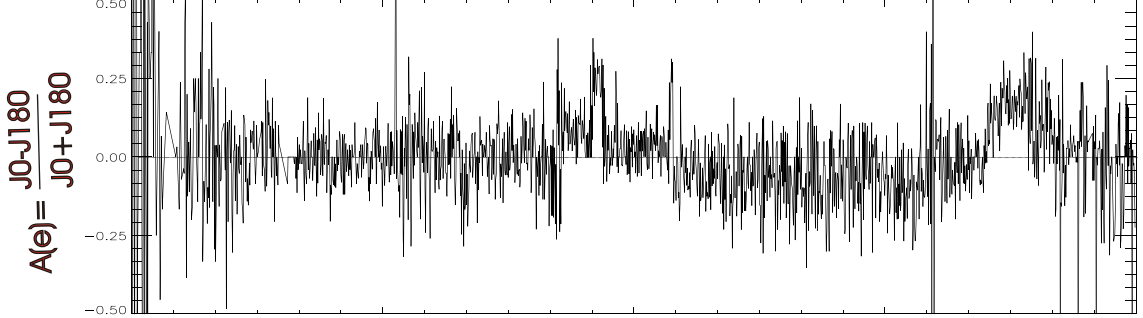

CLUSTER IES-RAPID

21. 10. 2001 S/C_1 (RUMBA) MODE: Normal

MPAe
BU

| | | | | | |
|------------|-------------|-------------|-------------|-------------|-------------|
| | 22:00 | 22:30 | 23:00 | 23:30 | 24:00 |
| MLT | 9.4 | 9.1 | 9.0 | 8.9 | 8.8 |
| L | 9.2 | 6.0 | 4.6 | 4.4 | 5.2 |
| Lat | 70.8 | 65.9 | 62.3 | 61.6 | 64.0 |