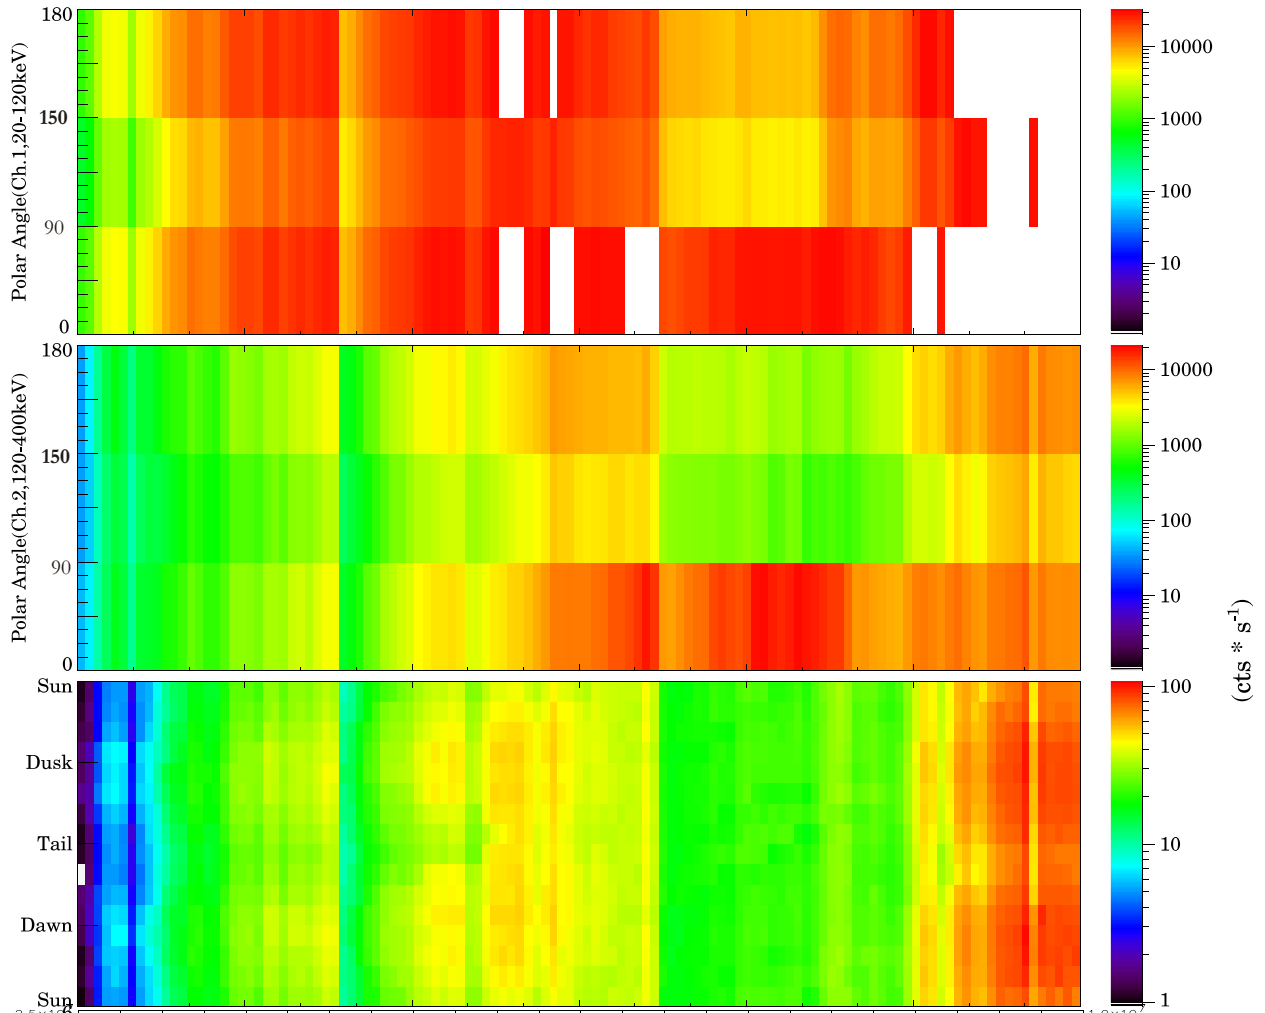

CLUSTER IES-RAPID

21. 10. 2001 S/C_1 (RUMBA) MODE: Normal

MPAe
BU

| | | | | | |
|------------|-------------|-------------|-------------|-------------|-------------|
| | 22:00 | 22:30 | 23:00 | 23:30 | 24:00 |
| MLT | 9.4 | 9.1 | 9.0 | 8.9 | 8.8 |
| L | 9.2 | 6.0 | 4.6 | 4.4 | 5.2 |
| Lat | 70.8 | 65.9 | 62.3 | 61.6 | 64.0 |