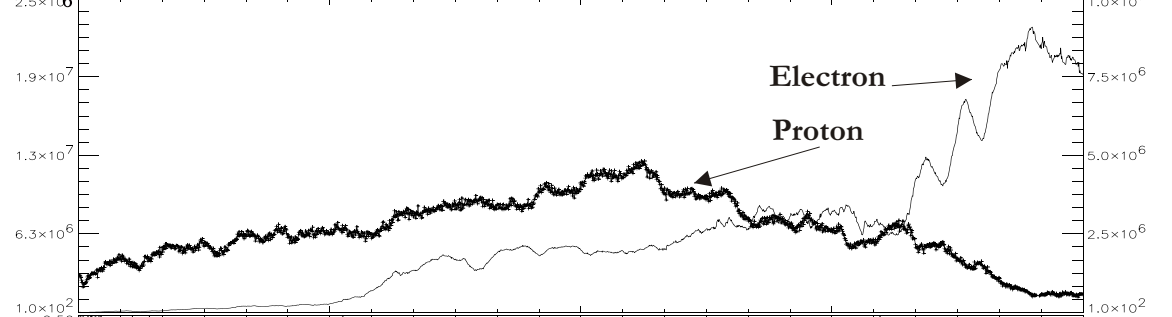

CLUSTER IES-RAPID

21. 10. 2001 S/C_1 (RUMBA) MODE: Normal

MPAe
BU

| | | | | | |
|------------|-------------|-------------|-------------|-------------|-------------|
| | 22:00 | 22:30 | 23:00 | 23:30 | 24:00 |
| MLT | 9.4 | 9.1 | 9.0 | 8.9 | 8.8 |
| L | 9.2 | 6.0 | 4.6 | 4.4 | 5.2 |
| Lat | 70.8 | 65.9 | 62.3 | 61.6 | 64.0 |