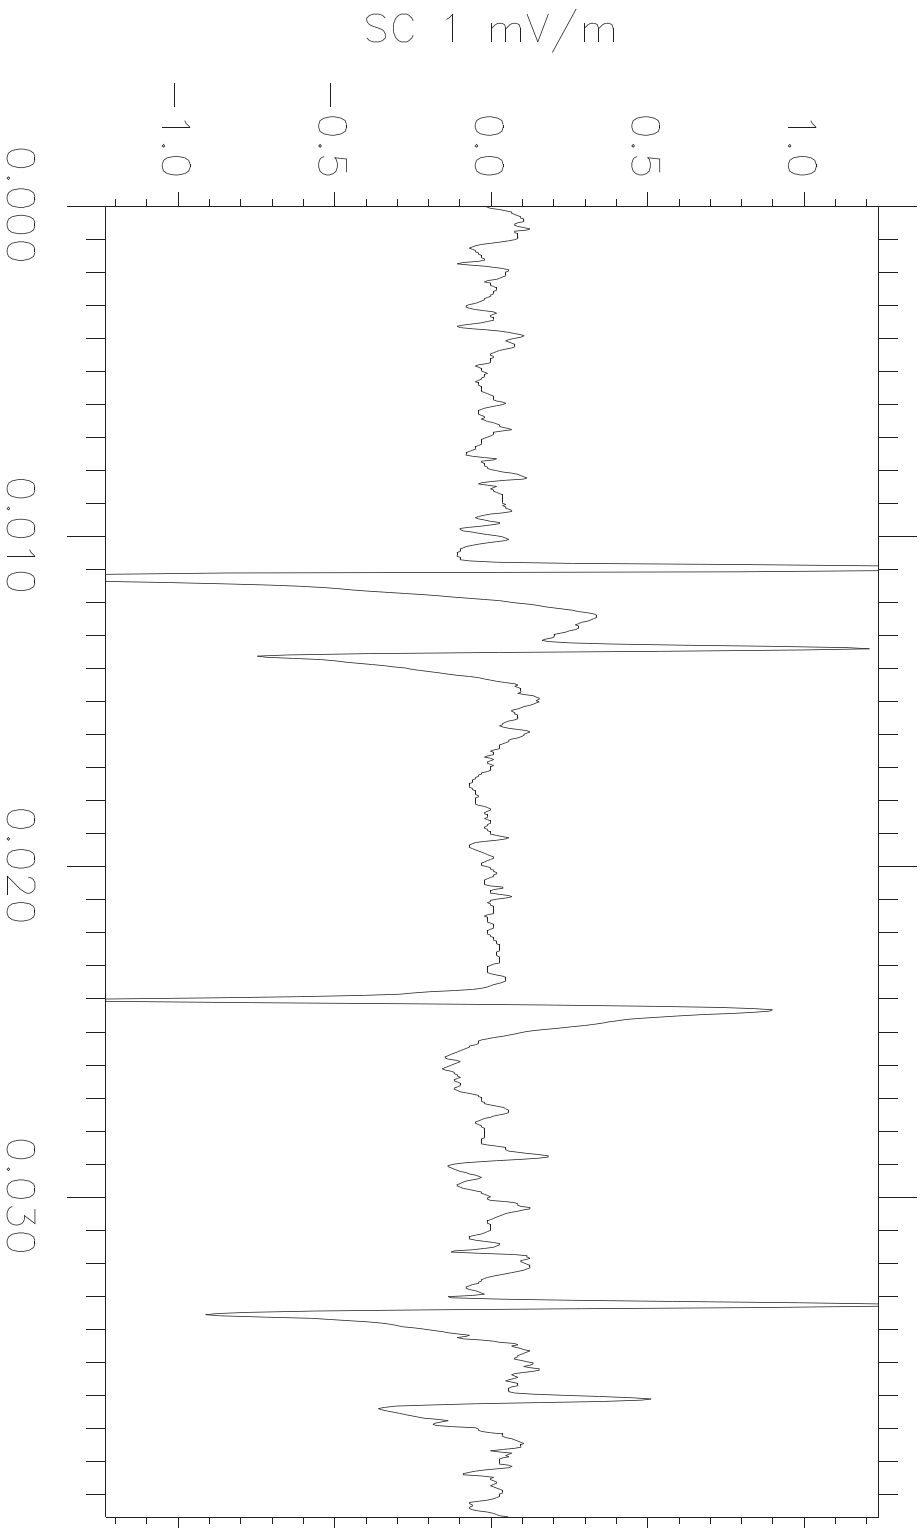

Cluster WBD Waveform

UT\_OBT: 2002-04-06T10:23:01.323