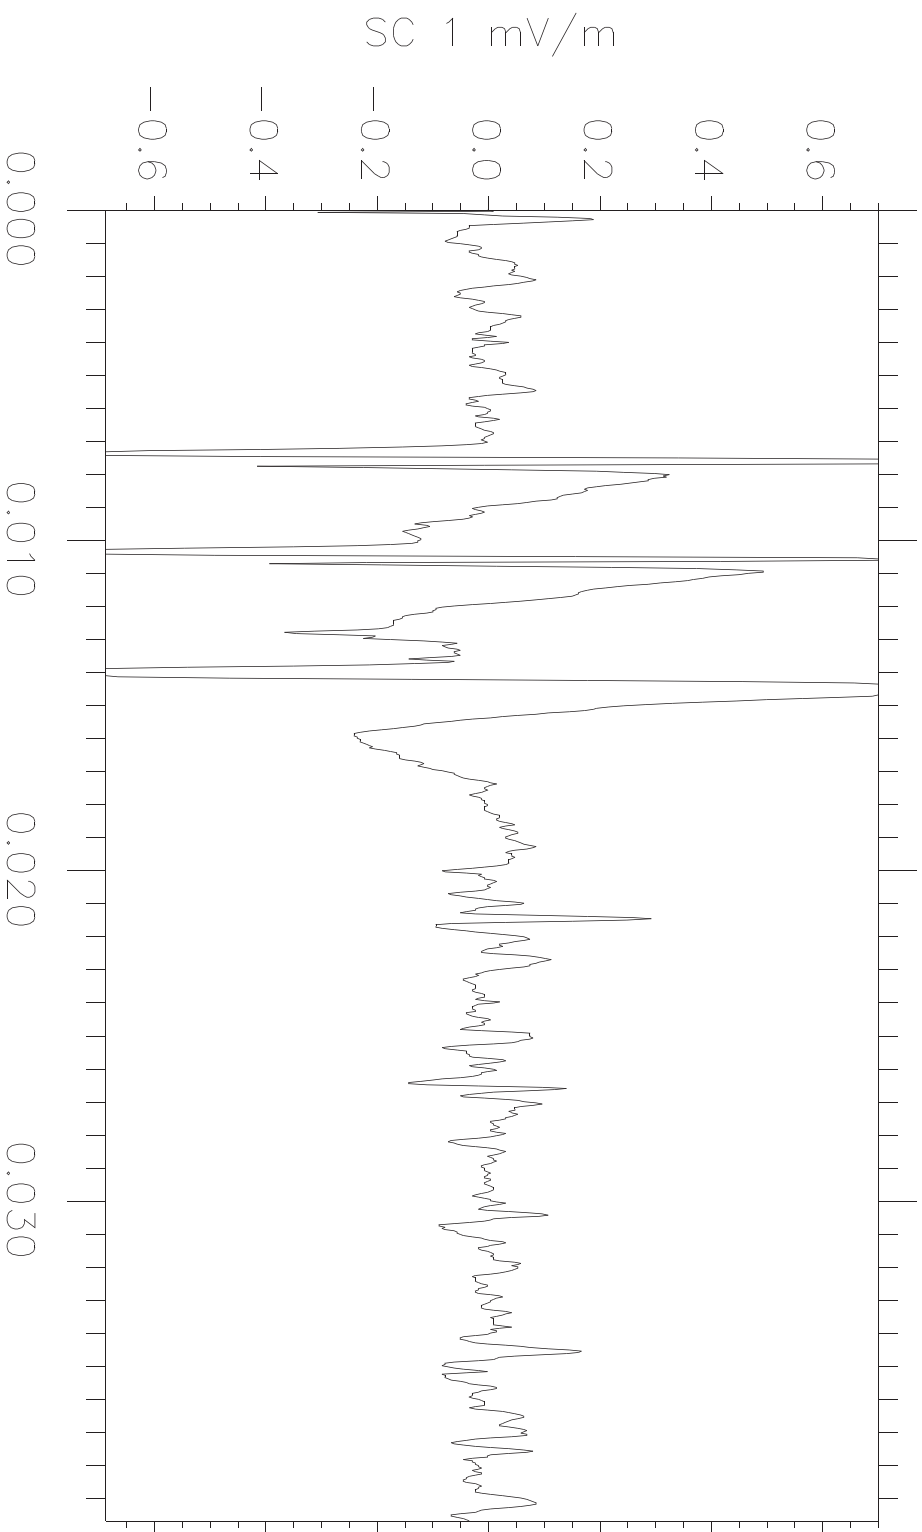

Cluster WBD Waveform

UT_OBT: 2002-04-06T10:23:01.164