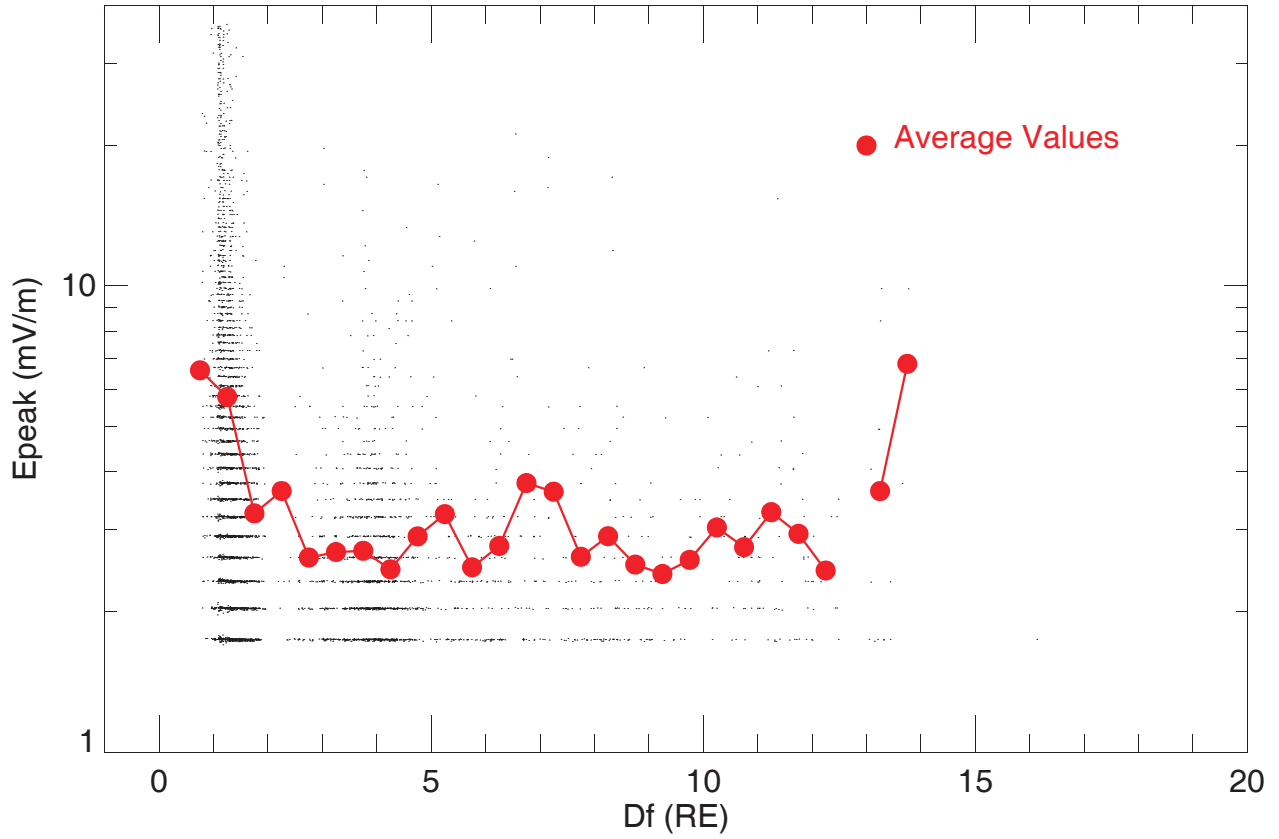

SC4 EZ (Manual Gain) 2002-02-17 09:13:30-10:13:55

SC4 EZ (Manual Gain) 2002-02-17 09:13:30-10:13:55