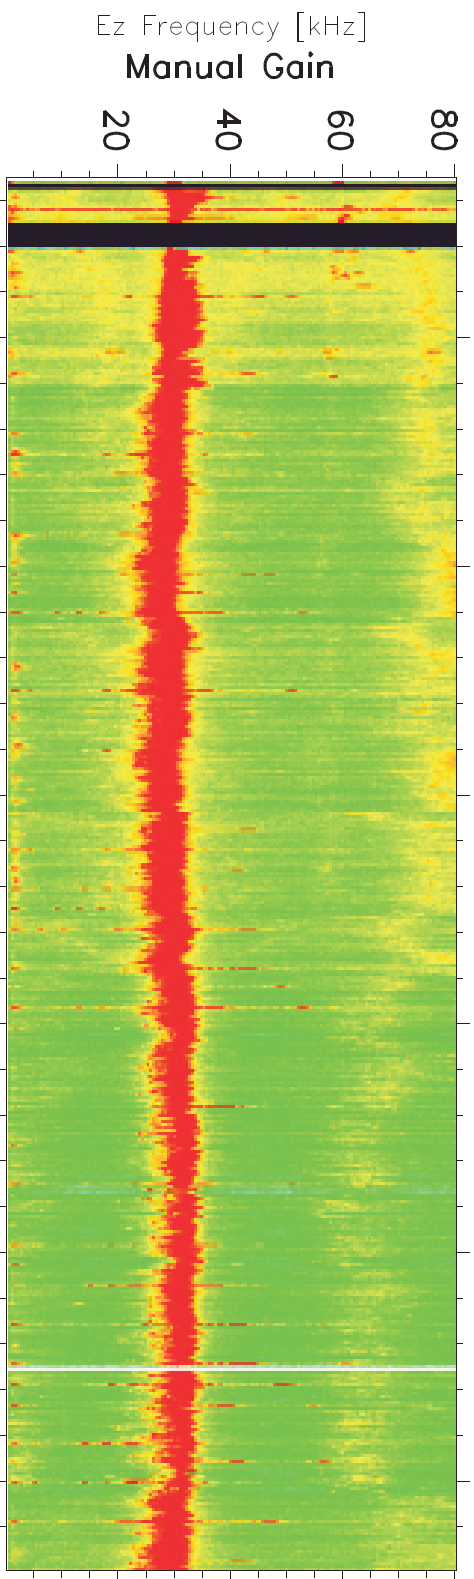

Cluster WBD 77 KHz DSN

FFT Size 1024

	09:20	09:30	09:40	09:50	10:00	10:10
R_E	14.68	14.63	14.58	14.53	14.48	14.43
λ_m	-49.21	-49.27	-49.33	-49.38	-49.44	-49.49
MLT	12.41	12.39	12.38	12.37	12.36	12.35
L	34.40	34.40	34.30	34.30	34.20	34.20

UT_OBT: 2002-02-17T09:13:00 to 2002-02-17T10:13:55