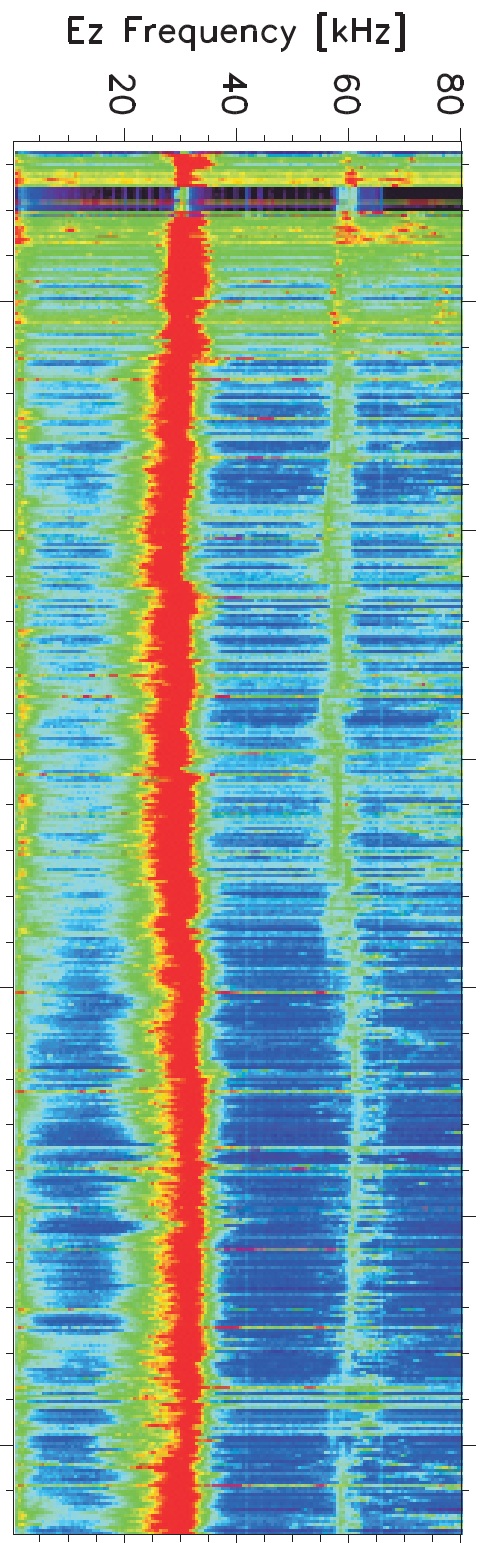

Cluster WBD 77 KHz DSN

FFT Size 1024

	09:20	09:30	09:40	09:50	10:00	10:10
R_E	14.68	14.63	14.58	14.53	14.48	14.43
λ_m	-49.21	-49.27	-49.33	-49.38	-49.44	-49.49
MLT	12.41	12.39	12.38	12.37	12.36	12.35
L	34.40	34.40	34.30	34.30	34.20	34.20

UT_OBT: 2002-02-17T09:13:00 to 2002-02-17T10:13:55