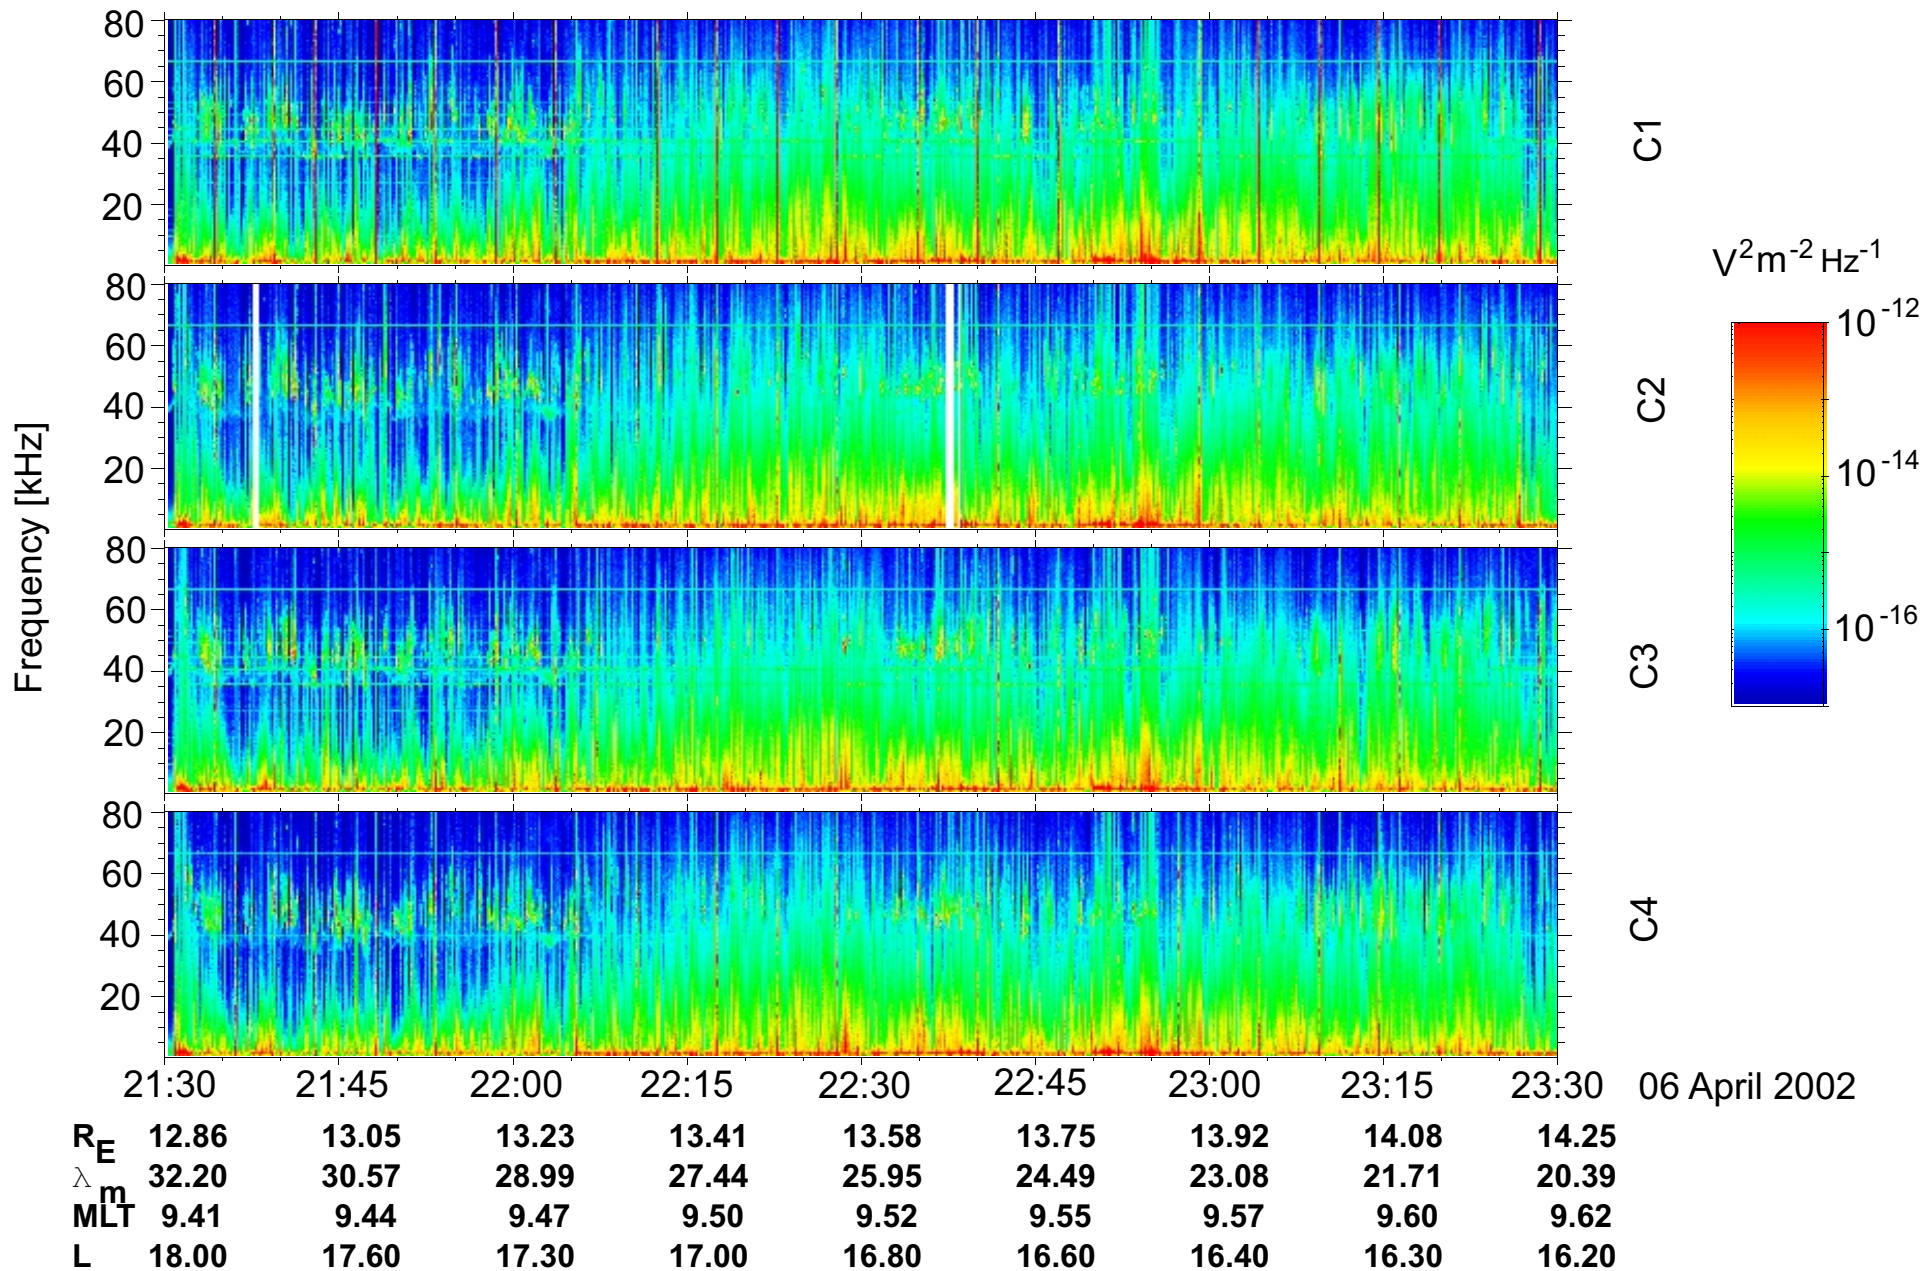

CLUSTER WBD
 DAYSIDE MAGNETOSHEATH
 (SPACECRAFT SEPARATION ~ 100 KM)

Figure 2a