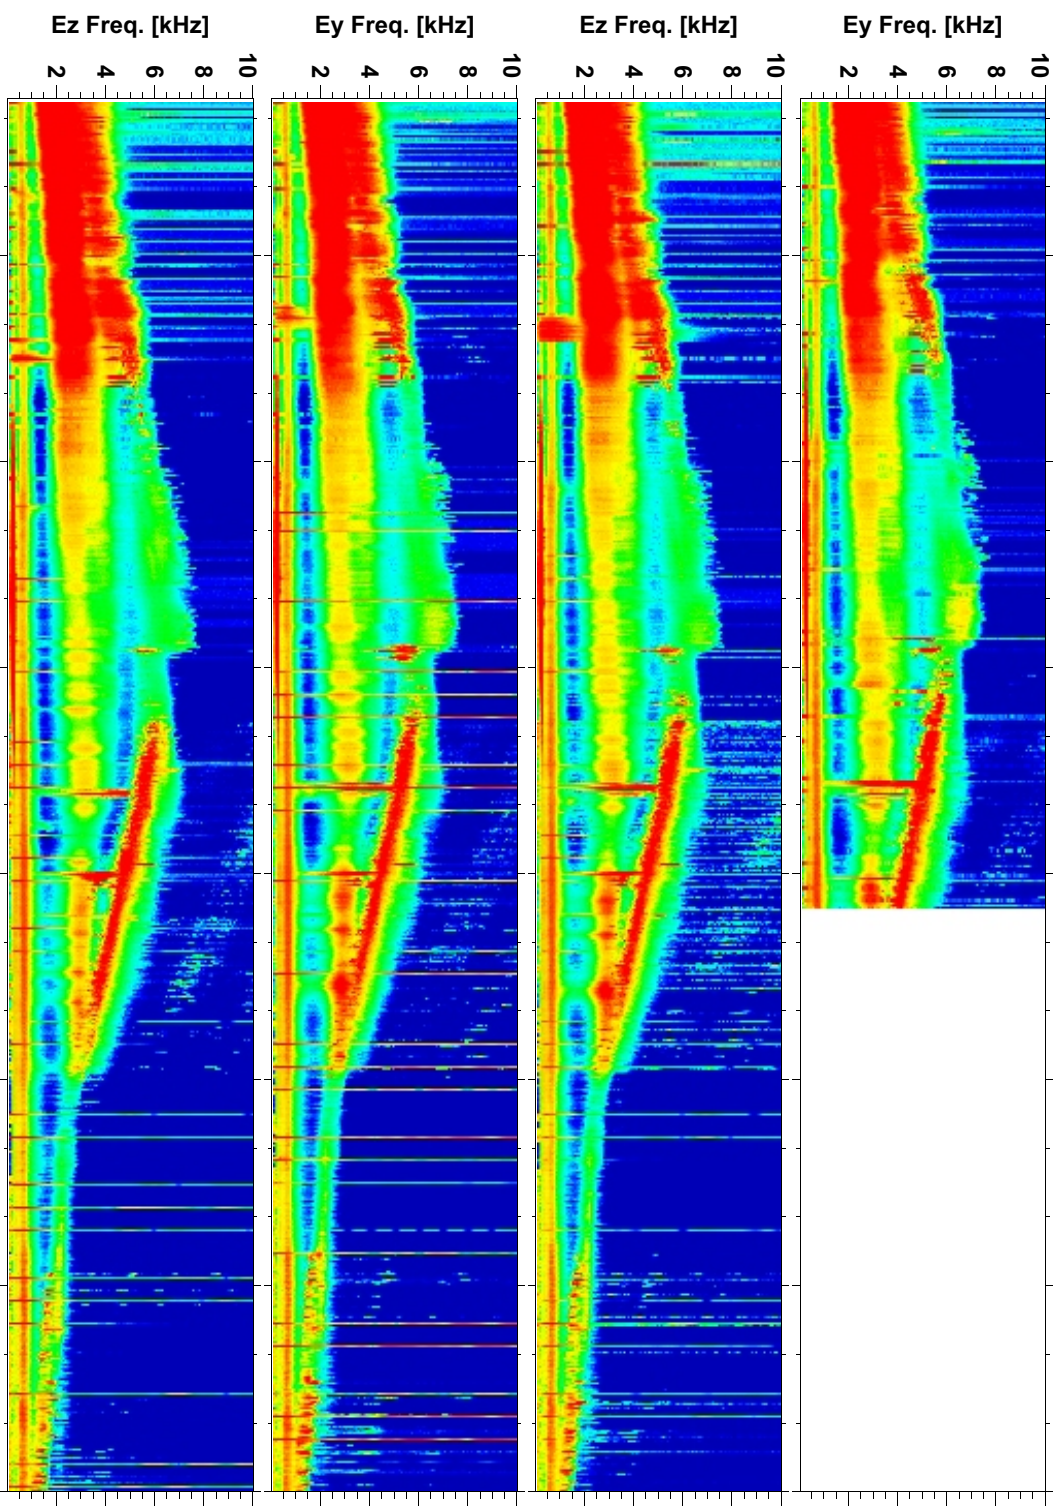

# Cluster WBD 9.5 KHz DSN

FFT Size 1024 (Overlap 0)

RE	$\lambda$	MLT	L
4.65	-10.56	15.07	4.80
4.54	-3.22	14.98	4.60
4.45	4.47	14.88	4.50
4.41	12.39	14.78	4.60
4.41	20.39	14.67	5.00
4.45	28.33	14.55	5.70
4.52	36.05	14.43	6.90

UT\_OBT: 2003-07-24T00:48:34 to 2003-07-24T02:30:00