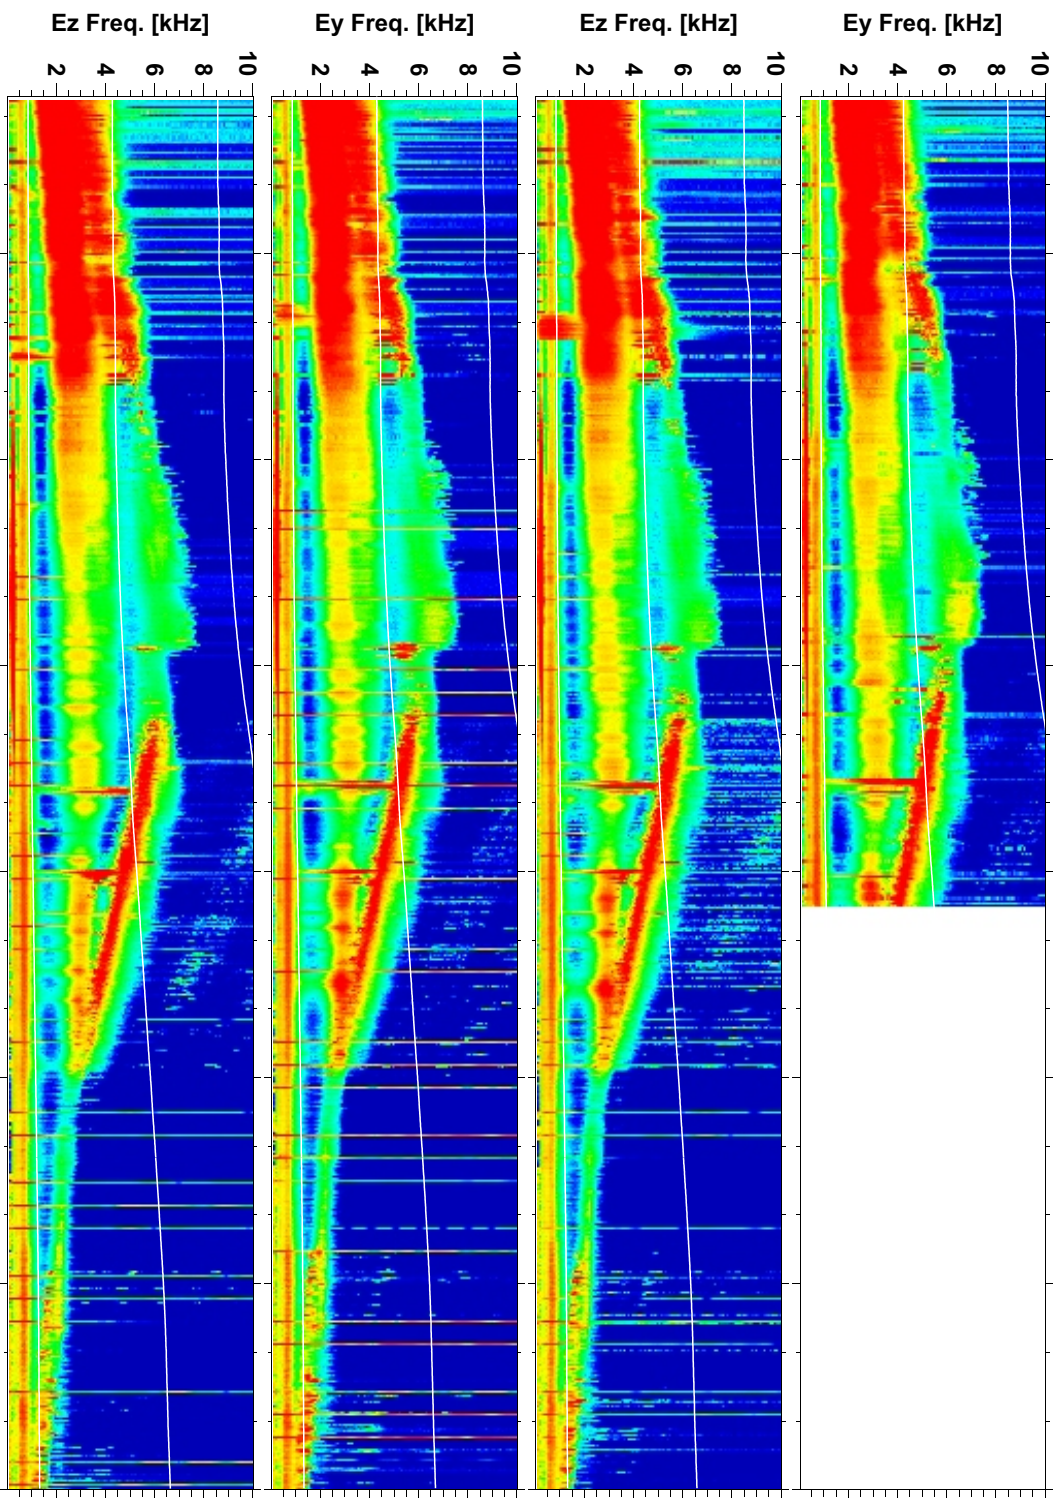

# Cluster WBD 9.5 KHz DSN

FFT Size 1024 (Overlap 0)

$V^2 m^{-2} Hz^{-1}$

RE	λ	MLT	L
4.65	-10.56	15.07	4.80
4.54	-3.22	14.98	4.60
4.45	4.47	14.88	4.50
4.41	12.39	14.78	4.60
4.41	20.39	14.67	5.00
4.45	28.33	14.55	5.70
4.52	36.05	14.43	6.90

UT\_OBT: 2003-07-24T00:48:34 to 2003-07-24T02:30:00