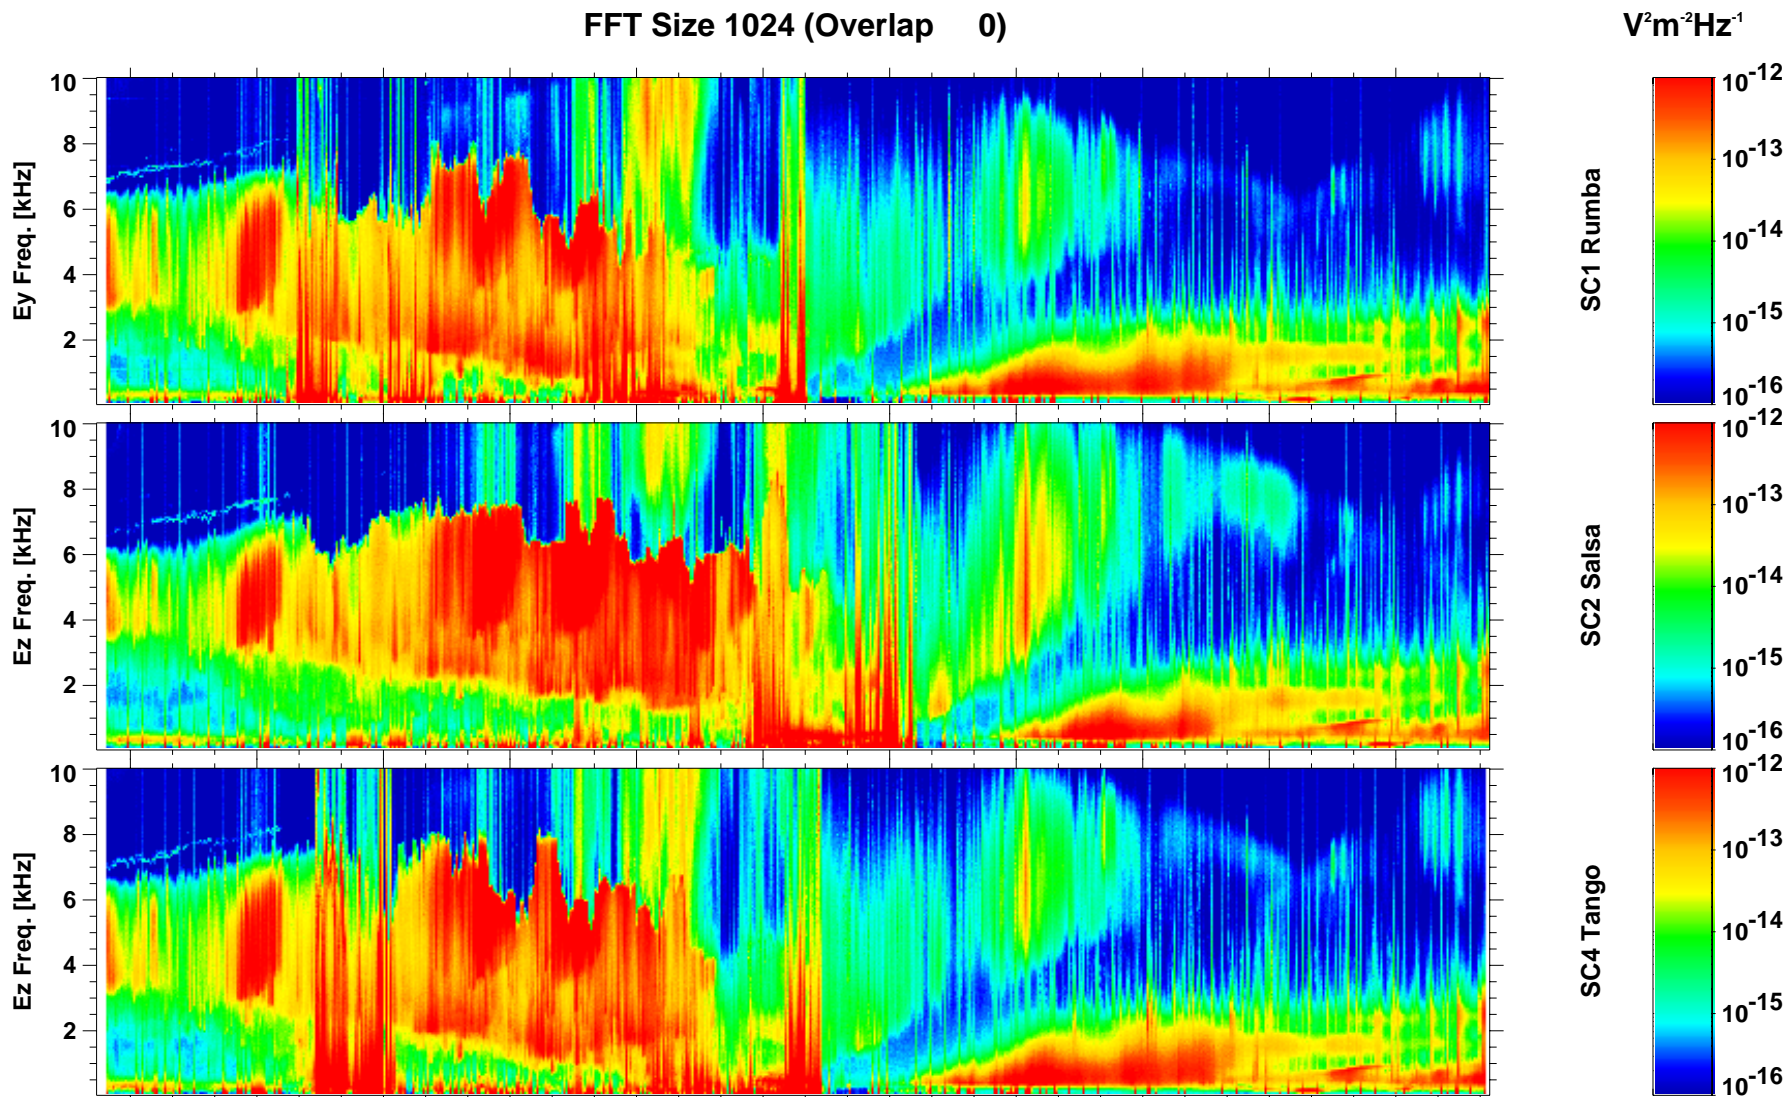

Cluster WBD 9.5 kHz DSN

FFT Size 1024 (Overlap 0)

NOT FOR PUBLICATION: Plot intended for browse purposes only since cyclic 42-second data intervals are dilated across 10-second data gaps throughout.

	09:30	09:45	10:00	10:15	10:30	10:45	11:00	11:15	11:30	11:45	12:00
R_F	6.05	5.77	5.49	5.22	4.96	4.72	4.50	4.31	4.16	4.04	3.98
MLAT	-59.87	-56.10	-51.80	-46.90	-41.34	-35.05	-27.98	-20.13	-11.51	-2.22	7.56
MLT	22.54	22.33	22.15	21.98	21.83	21.69	21.57	21.46	21.37	21.29	21.21
L	24.00	18.50	14.40	11.20	8.80	7.00	5.80	4.90	4.30	4.00	4.00

UT_OBT: 2005-04-18T09:26:00 to 2005-04-18T12:12:00